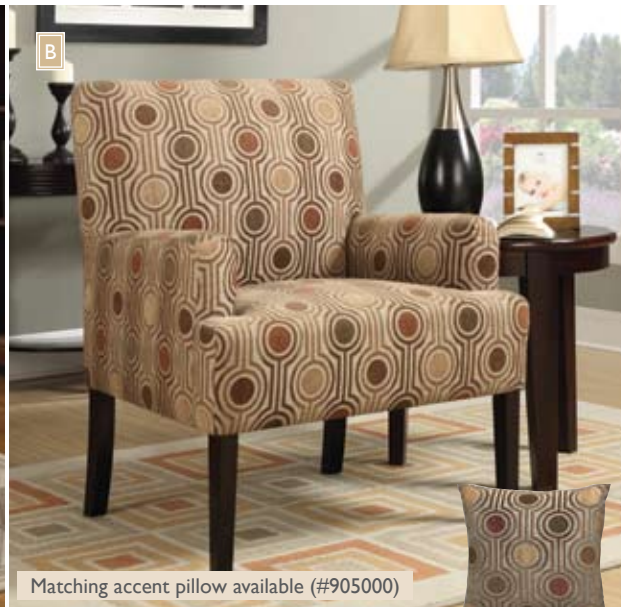

Matching accent pillow available (#905044)

Make any room classy with this black and white houndstooth patterned accent chair.

Upholstery

BLACK/WHITE FABRIC

Style

Cs CASUAL

Matching accent pillow available (#905000)